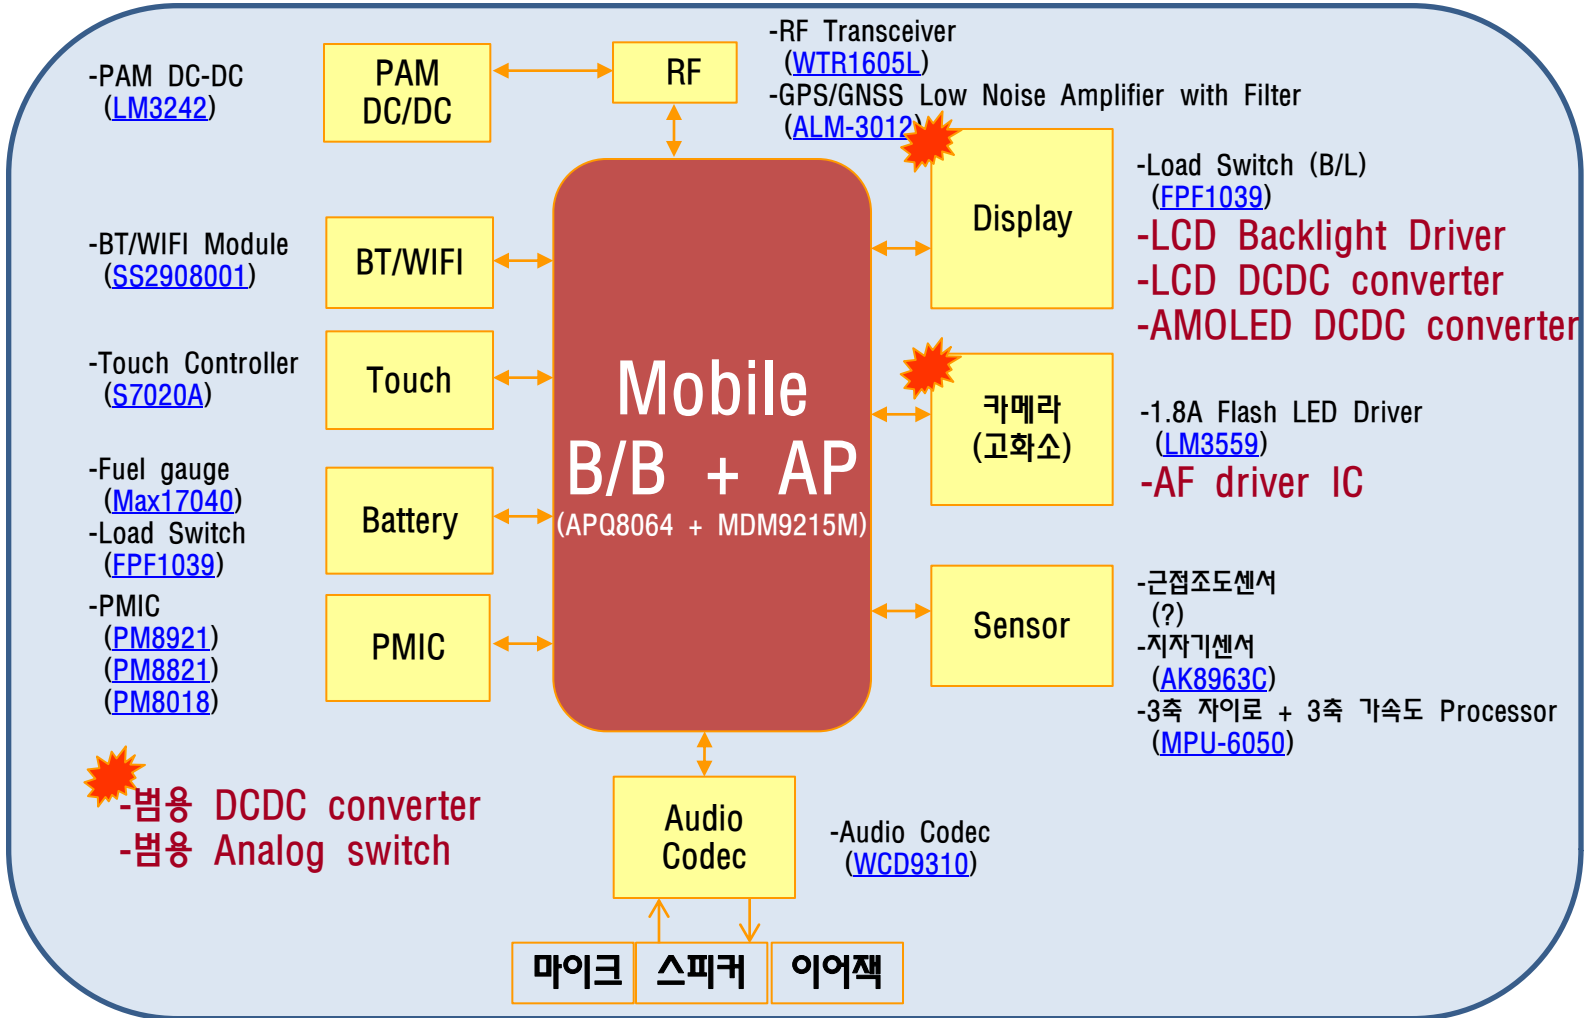

- DW9703/10/11/12/14
- DW9715/16
- DW9718/19
- DW9760
- DW9800

● AMOLED

- DW8720/20J/21
- DW8722/25
- DW8730/31/32/42

● DDI

- DW8752/54

● BLU LED Driver IC

- Direct : DW8710/11/12G/14/16/18
- Charge Pump : DW8700/06/07/09
- Inductor : DW8400/02A/03/10/11

● Mobile Power

- DW5700/10

● LED Lighting

- DW8500/01/02/05A/06
- DW8520/22/23/24/25/26
- DW8507/08/27/28
- DW8530/35

Bulb/MR16/PAR/Ch-S/F-Lamp
Street light/Flat panel light

Mobile Application

Major Customer